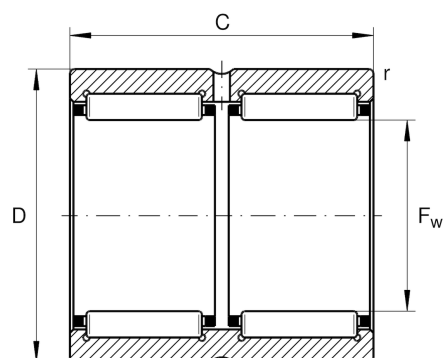

RNA6909-ZW-XL

Radial roller bearing

Schaeffler ID:
0507436000000

Needle roller bearings RNA69..-ZW,
Dimension series 69, double row

X-life

Technical information

Main Dimensions & Performance Data

F_w	52 mm	Under roller diameter
D	68 mm	Outside diameter
C_r	79,000 N	Basic dynamic load rating, radial
C_{0r}	127,000 N	Basic static load rating, radial
C_{ur}	21,800 N	Fatigue load limit, radial
n_G	8,600 1/min	Limiting speed
$n_{G \text{ Grease}}$	5,200 1/min	Limiting speed for grease lubrication
n_{gr}	4,950 1/min	Reference speed
	345.15 g	Weight

Dimensions

r_{min}	0.6 mm	Minimum chamfer dimension
C	40 mm	Width, outer ring

Temperature range

T_{min}	-30 °C	Operating temperature min.
T_{max}	120 °C	Operating temperature max.